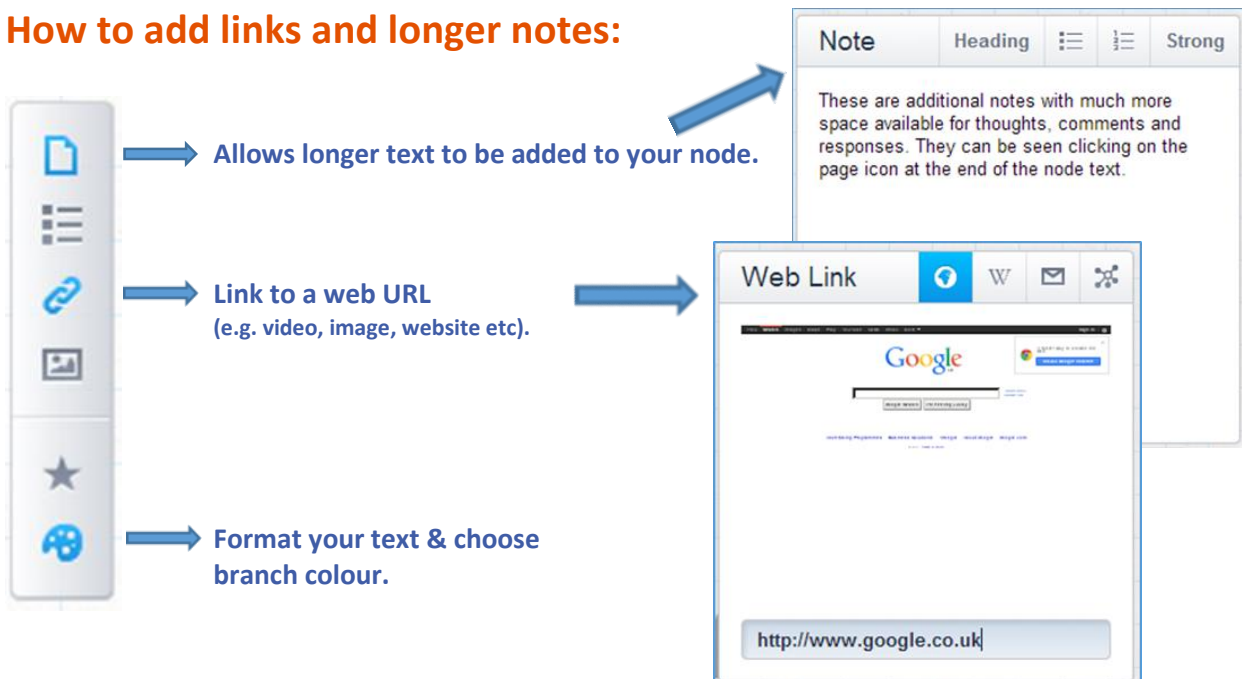

Écouter

QUICK REFERENCE

An ÉCOUTER mind map is like a tree:

The trunk is the main question, while the branches and leaves represent comments about a theme.

How to add to a mind map:

Add a brief comment with the **+** button. (Note: **x** button deletes the node).

How to add links and longer notes:

Full instructions: <http://mind42.com/guide/editor/ui>

ÉCOUTER etiquette:

- Do not delete or edit other people's text
 - If you do accidentally delete something click on the  undo button.
- Do not upload copyrighted or confidential materials.
- Do not upload inappropriate content.